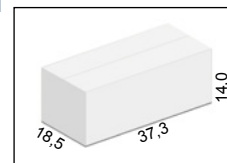

SALES UNIT

NET WEIGHT	300 g
TOTAL GROSS WEIGHT	336 g
PACKAGING UNIT	Based on 300 g
TYPE OF CONTAINER	PP Tray + Cardboard sleeve
CONTAINER MATERIAL	PP Polypropelene
CONTAINER WEIGHT	36 g
CONTAINER SIZES	cm 16,2 x 11,8 x 2,8 H

LOGISTIC UNIT

PALLET

UNIT OF SALE	Carton box
PIECES PER UNIT	9 pcs.
BOXES SIZES	cm 37,3 x 18,5 x 14,0 H
PALLET TYPE	cm 80 x 120
BOXES FOR LAYER	12 pcs.
LAYERS FOR PALLET	12 pcs.
TOTAL BOXES	1296 pcs.
TOTAL GROSS WEIGHT	kg 687
TOTAL HEIGHT (incl.plt)	cm 182

PAL BOX

UNIT OF SALE	Carton box
PIECES PER UNIT	9 pcs.
BOXES SIZES	cm 37,3 x 18,5 x 14,0 H
PALLET TYPE	cm 80x120
BOXES FOR PAL BOX	48 pcs.
TOTAL BOXES FOR 3 PLT	1296 pcs.
TOTAL GROSS WEIGHT	kg 697
TOTAL HEIGHT (incl.plt)	cm 195