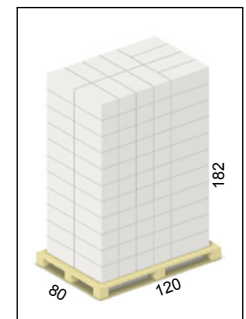

SALES UNIT

NET WEIGHT	300 g
TOTAL GROSS WEIGHT	336 g
PACKAGING UNIT	Based on 300 g
TYPE OF CONTAINER	PP Tray + Cardboard sleeve
CONTAINER MATERIAL	PP Polypropelene
CONTAINER WEIGHT	36 g
CONTAINER SIZES	cm 16,2 x 11,8 x 2,8 H

LOGISTIC UNIT

PALLET

UNIT OF SALE	Carton box
PIECES PER UNIT	9 pcs.
BOXES SIZES	cm 37,3 x 18,5 x 14,0 H
PALLET TYPE	cm 80 x 120
BOXES FOR LAYER	12 pcs.
LAYERS FOR PALLET	12 pcs.
TOTAL BOXES	1296 pcs.
TOTAL GROSS WEIGHT	kg 687
TOTAL HEIGHT (incl.plt)	cm 182

PAL BOX

UNIT OF SALE	Carton box
PIECES PER UNIT	9 pcs.
BOXES SIZES	cm 37,3 x 18,5 x 14,0 H
PALLET TYPE	cm 80x120
BOXES FOR PAL BOX	48 pcs.
TOTAL BOXES FOR 3 PLT	1296 pcs.
TOTAL GROSS WEIGHT	kg 697
TOTAL HEIGHT (incl.plt)	cm 195