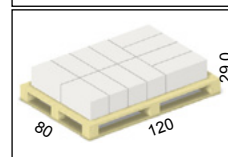

LOGISTIC UNIT

PALLET

UNIT OF SALE	Carton box
PIECES PER UNIT	12 pcs.
BOXES SIZES	cm 37,3 x 18,5 x 14,0 H
PALLET TYPE	cm 80 x 120
BOXES FOR LAYER	12 pcs.
LAYERS FOR PALLET	12 pcs.
TOTAL BOXES	1728 pcs.
TOTAL GROSS WEIGHT	kg 583
TOTAL HEIGHT (incl.plt)	cm 182