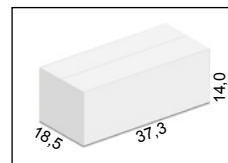

LOGISTIC UNIT

PALLET

UNIT OF SALE	Carton box
PIECES PER UNIT	12 pcs.
BOXES SIZES	cm 37,3 x 18,5 x 14,0 H
PALLET TYPE	cm 80 x 120
BOXES FOR LAYER	12 pcs.
LAYERS FOR PALLET	12 pcs.
TOTAL BOXES	1728 pcs.
TOTAL GROSS WEIGHT	kg 583
TOTAL HEIGHT (incl.plt)	cm 182