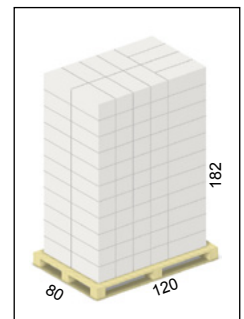

LOGISTIC UNIT

PALLET

UNIT OF SALE	Carton box
PIECES PER UNIT	12 pcs.
BOXES SIZES	cm 37,3 x 18,5 x 14,0 H
PALLET TYPE	cm 80 x 120
BOXES FOR LAYER	12 pcs.
LAYERS FOR PALLET	12 pcs.
TOTAL BOXES	1728 pcs.
TOTAL GROSS WEIGHT	kg 583
TOTAL HEIGHT (incl.plt)	cm 182